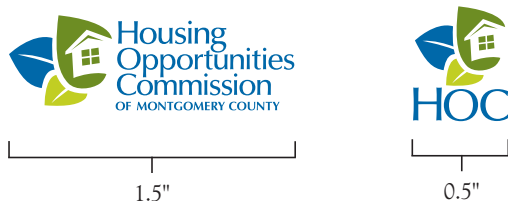

Sizing the Logo

In order to maintain legibility, the logos should not be reproduced smaller than the measurements indicated above.

If you have any questions or comments about the logo or this guide,
please contact Tracy Gosson at tkg@sagesseinc.com